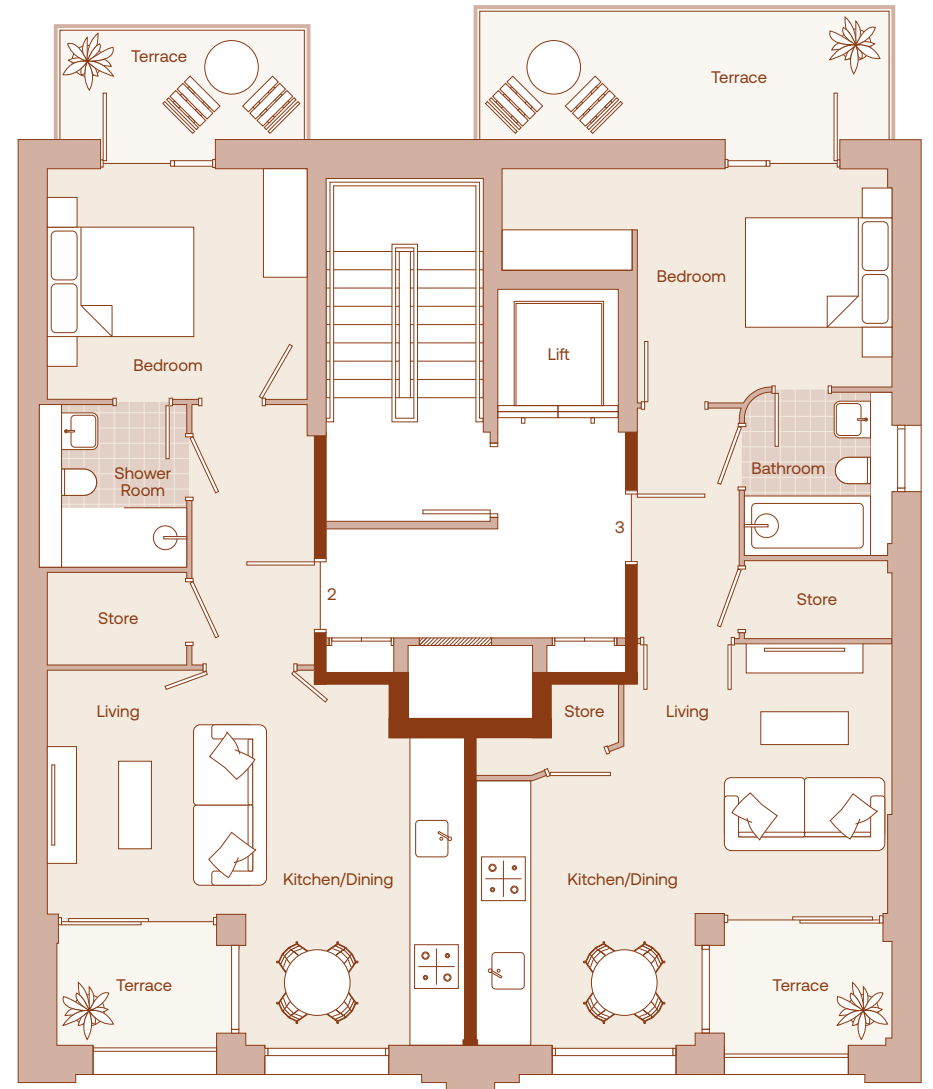

# Klay

Wandsworth  
London  
SW18 1EP

**First Floor**  
Apartment Two

**Living**  
2.7m x 3.3m / 8.9ft x 10.8ft

**Front Terrace**  
2.4m x 1.7m / 7.9ft x 5.6ft

**Back Terrace**  
3.4m x 1.5m / 11.2ft x 4.9ft

**Kitchen / Dining**  
3.0m x 4.9m / 9.8ft x 16.1ft

**Bedroom**  
3.6m x 3.2m / 11.8ft x 10.5ft

**Total**  
**50 sqm / 538 sqft**

## First Floor Overview

art  
form