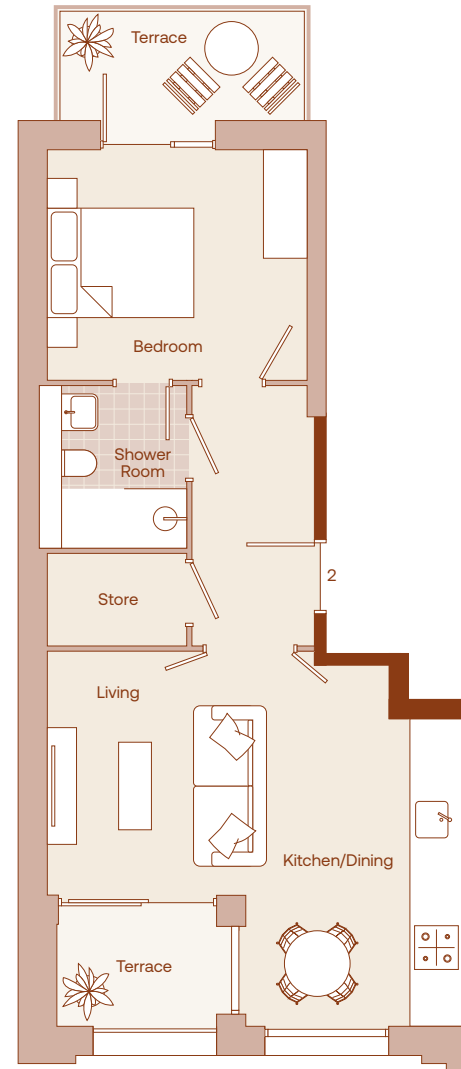

# Klay

Wandsworth  
London  
SW18 1EP

**First Floor**  
Apartment Two

**Living**  
2.7m x 3.3m / 8.9ft x 10.8ft

**Front Terrace**  
2.4m x 1.7m / 7.9ft x 5.6ft

**Back Terrace**  
3.4m x 1.5m / 11.2ft x 4.9ft

**Kitchen / Dining**  
3.0m x 4.9m / 9.8ft x 16.1ft

**Bedroom**  
3.6m x 3.2m / 11.8ft x 10.5ft

**Total**  
**50 sqm / 538 sqft**

# Klay

Wandsworth  
London  
SW18 1EP

## First Floor Overview

art  
form