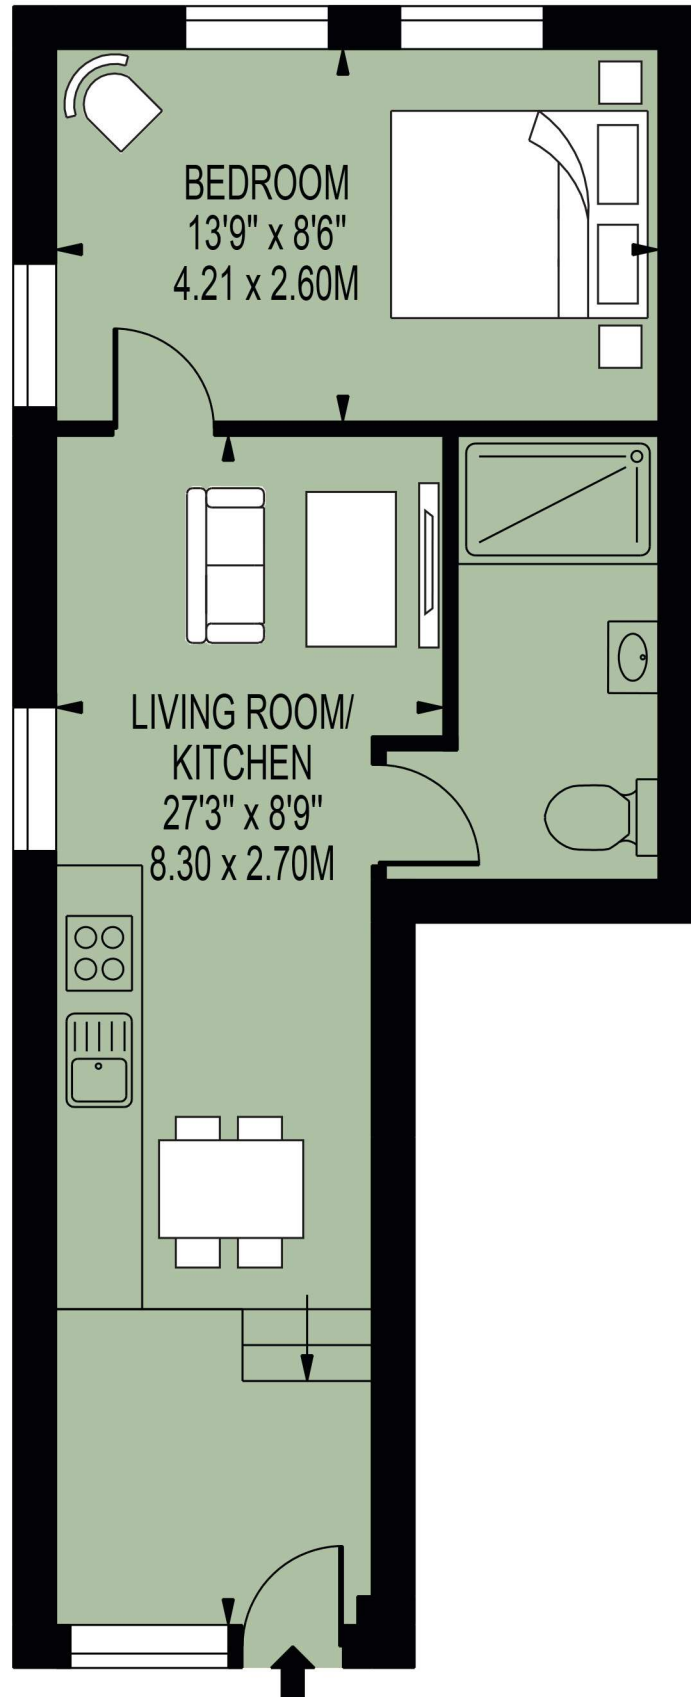

HARBERSON HOUSE

APPROXIMATE GROSS INTERNAL FLOOR AREA: 398 SQ FT - 36.97 SQ M

FIRST FLOOR

FOR ILLUSTRATION PURPOSES ONLY

THIS FLOOR PLAN SHOULD BE USED AS A GENERAL OUTLINE FOR GUIDANCE ONLY AND DOES NOT CONSTITUTE IN WHOLE OR IN PART AN OFFER OR CONTRACT. ANY INTENDING PURCHASER OR LESSEE SHOULD SATISFY THEMSELVES BY INSPECTION, SEARCHES, ENQUIRIES AND FULL SURVEY AS TO THE CORRECTNESS OF EACH STATEMENT. ANY AREAS, MEASUREMENTS OR DISTANCES QUOTED ARE APPROXIMATE AND SHOULD NOT BE USED TO VALUE A PROPERTY OR BE THE BASIS OF ANY SALE OR LET.