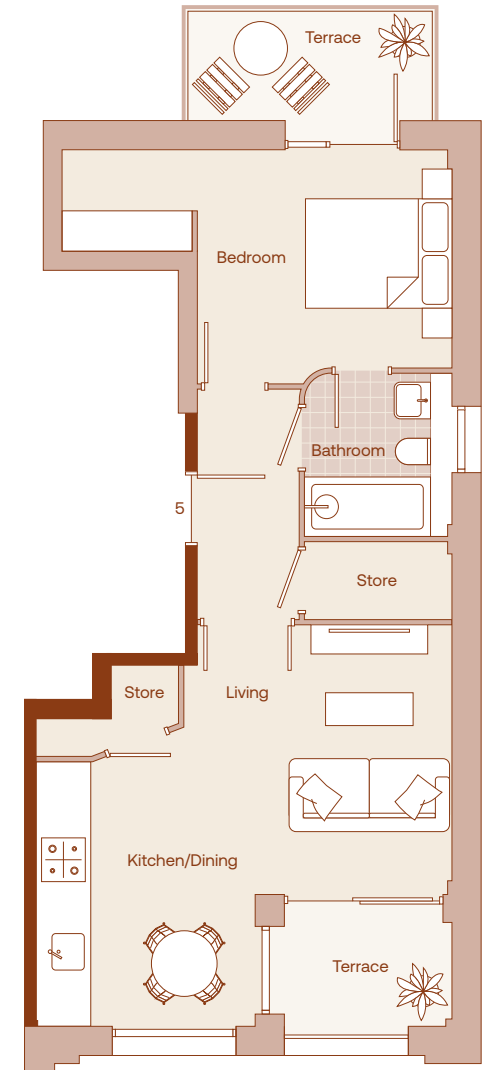

Klay

Wandsworth
London
SW18 1EP

Second Floor
Apartment Five

Living
3.7m x 3.7m / 12.1ft x 12.1ft

Front Terrace
2.5m x 1.7m / 8.2ft x 5.6ft

Back Terrace
3.4m x 1.5m / 11.2ft x 4.9ft

Kitchen / Dining
3.0m x 3.6m / 9.8ft x 11.8ft

Bedroom
5.4m x 3.2m / 17.7ft x 10.5ft

Total
50 sqm / 537 sqft

Klay

Wandsworth
London
SW18 1EP

Second Floor Overview