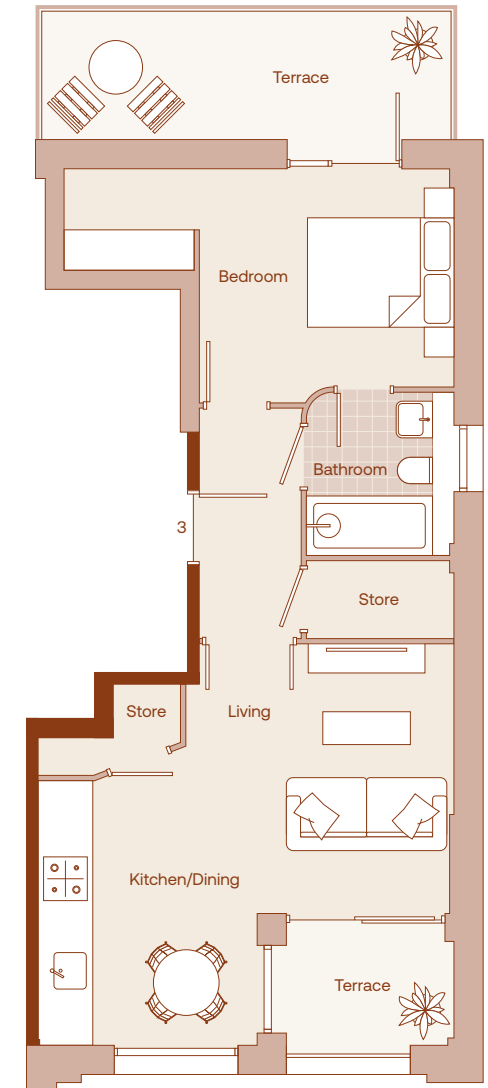

# Klay

Wandsworth  
London  
SW18 1EP

**First Floor**  
Apartment Three

**Living**  
3.7m x 3.7m / 12.1ft x 12.1ft

**Front Terrace**  
2.5m x 1.7m / 8.2ft x 5.6ft

**Back Terrace**  
5.6m x 1.8m / 18.4ft x 5.9ft

**Kitchen / Dining**  
3.0m x 3.6m / 9.8ft x 11.8ft

**Bedroom**  
5.4m x 3.2m / 17.7ft x 10.5ft

**Total**  
**50 sqm / 537 sqft**

# Klay

Wandsworth  
London  
SW18 1EP

## First Floor Overview