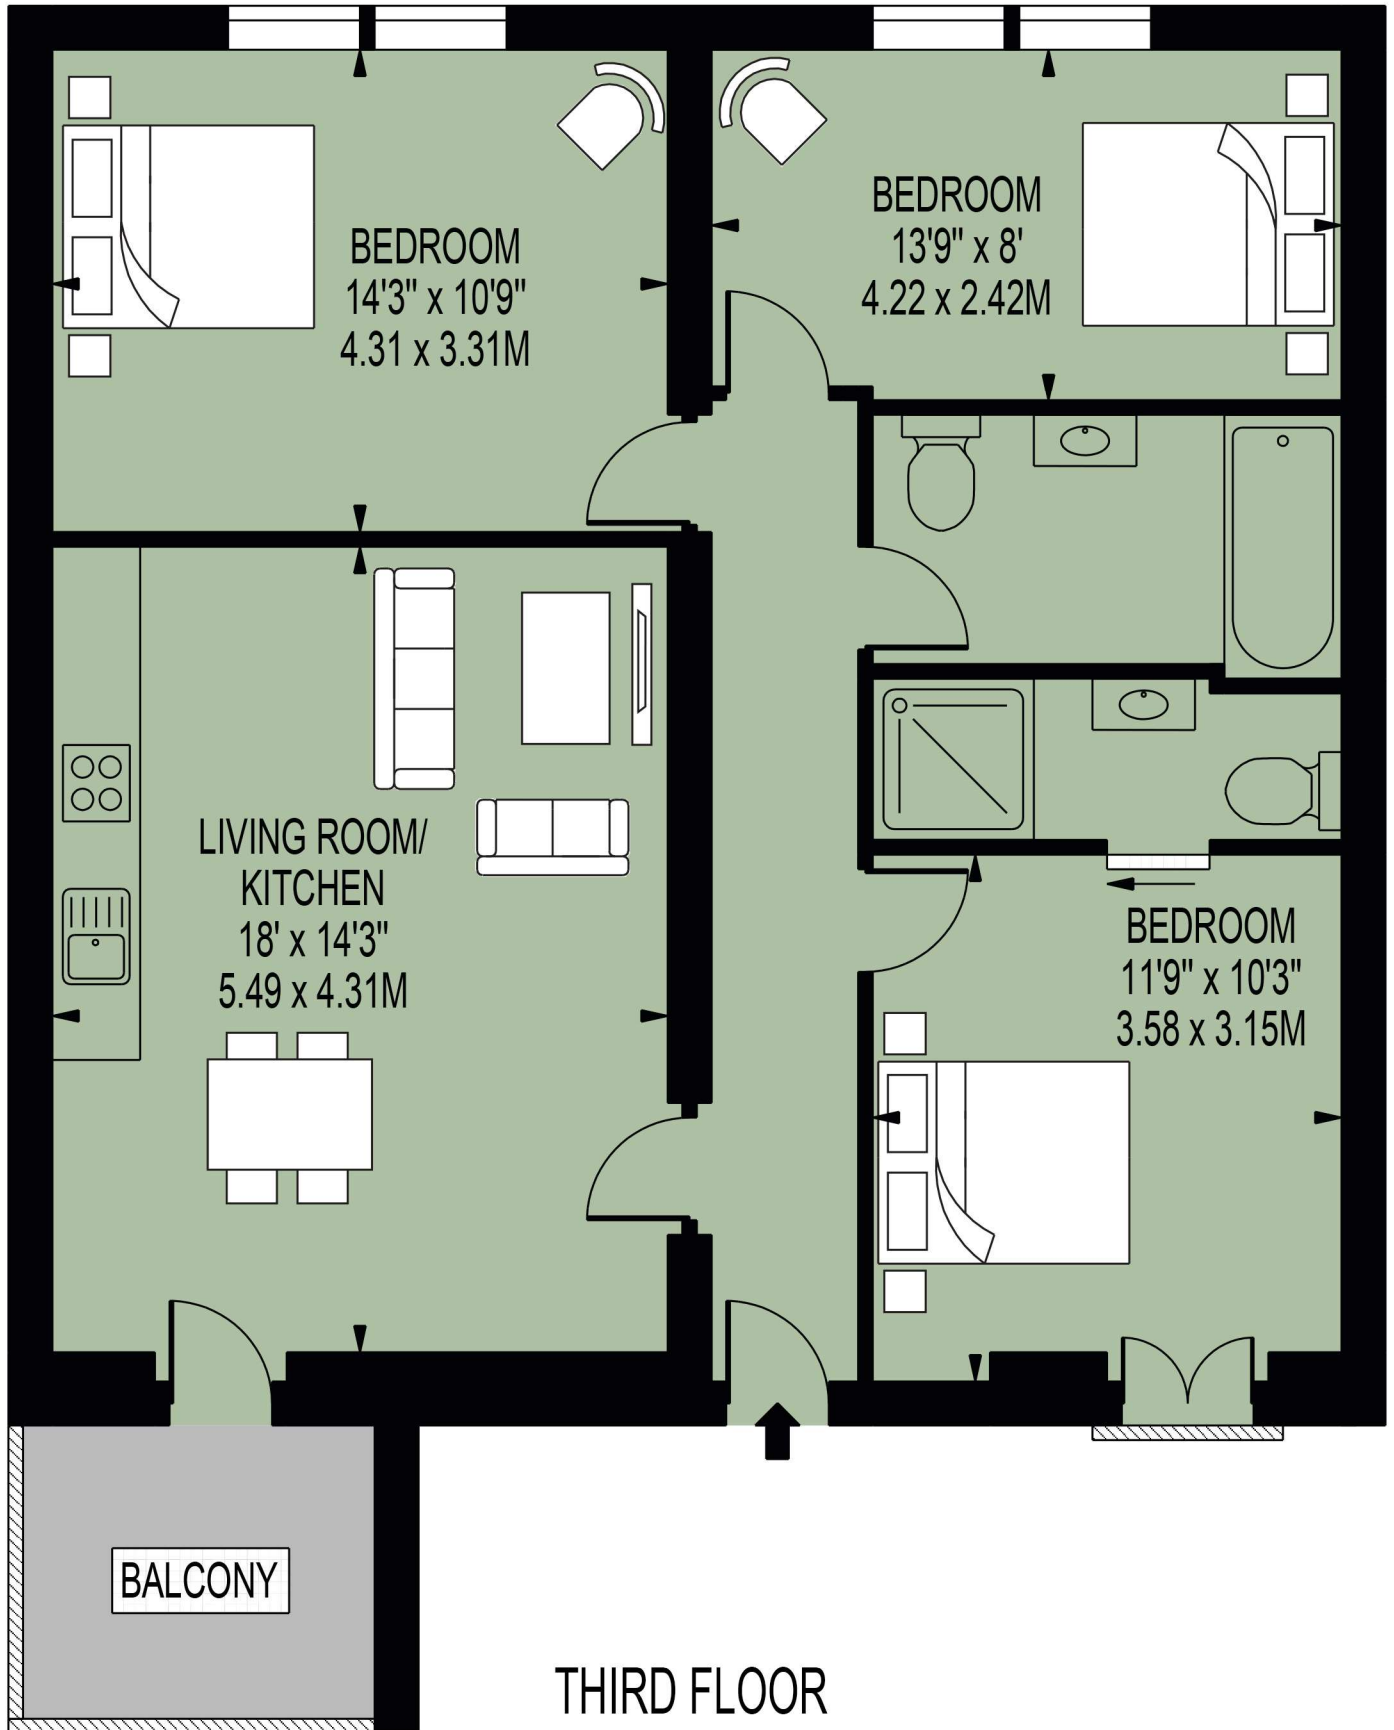

HARBERSON HOUSE

APPROXIMATE GROSS INTERNAL FLOOR AREA: 871 SQ FT - 80.92 SQ M

FOR ILLUSTRATION PURPOSES ONLY

THIS FLOOR PLAN SHOULD BE USED AS A GENERAL OUTLINE FOR GUIDANCE ONLY AND DOES NOT CONSTITUTE IN WHOLE OR IN PART AN OFFER OR CONTRACT. ANY INTENDING PURCHASER OR LESSEE SHOULD SATISFY THEMSELVES BY INSPECTION, SEARCHES, ENQUIRIES AND FULL SURVEY AS TO THE CORRECTNESS OF EACH STATEMENT. ANY AREAS, MEASUREMENTS OR DISTANCES QUOTED ARE APPROXIMATE AND SHOULD NOT BE USED TO VALUE A PROPERTY OR BE THE BASIS OF ANY SALE OR LET.