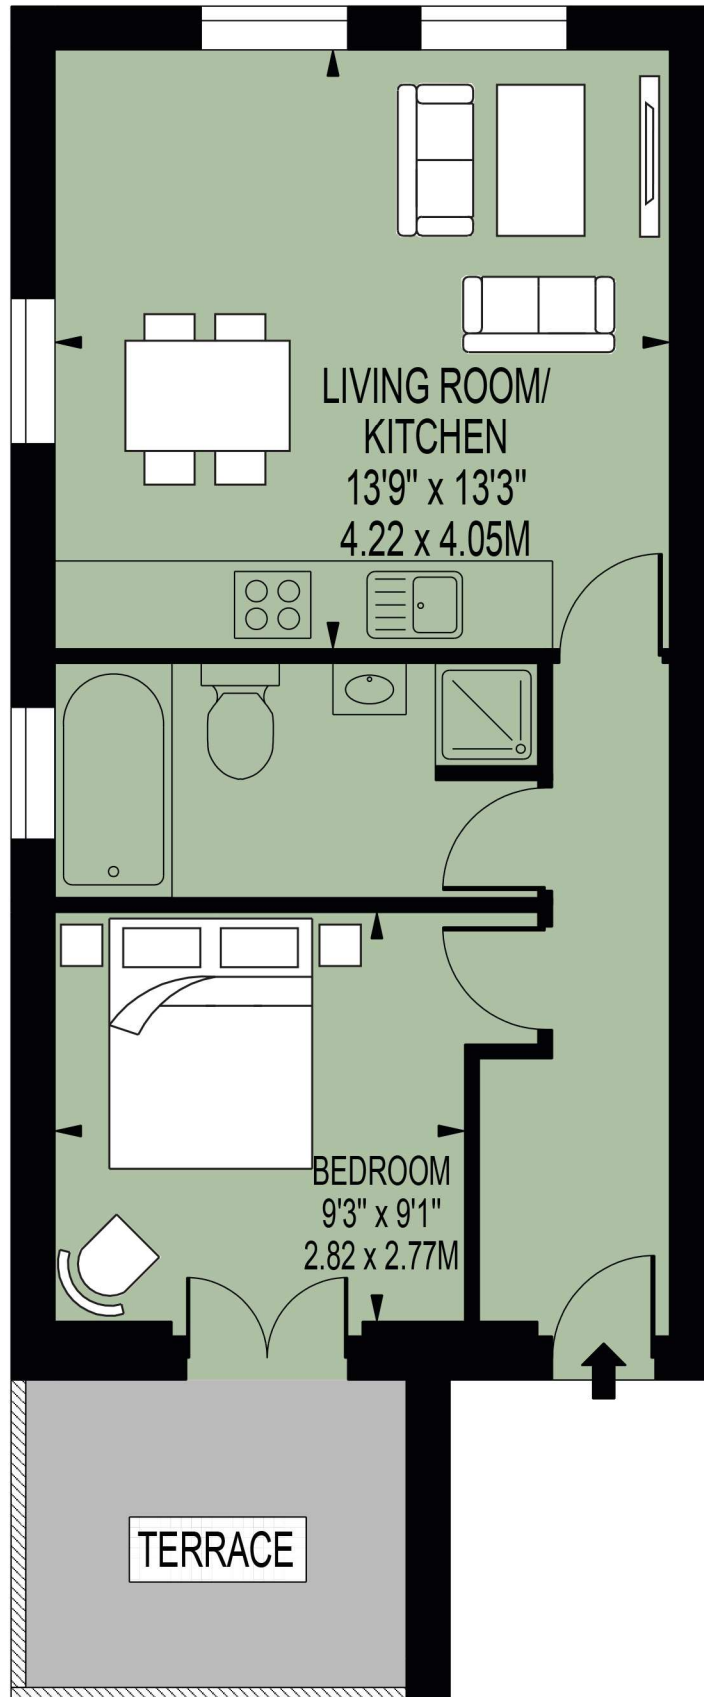

# HARBERSON HOUSE

APPROXIMATE GROSS INTERNAL FLOOR AREA: 403 SQ FT - 37.44 SQ M

## SECOND FLOOR

FOR ILLUSTRATION PURPOSES ONLY

THIS FLOOR PLAN SHOULD BE USED AS A GENERAL OUTLINE FOR GUIDANCE ONLY AND DOES NOT CONSTITUTE IN WHOLE OR IN PART AN OFFER OR CONTRACT. ANY INTENDING PURCHASER OR LESSEE SHOULD SATISFY THEMSELVES BY INSPECTION, SEARCHES, ENQUIRIES AND FULL SURVEY AS TO THE CORRECTNESS OF EACH STATEMENT. ANY AREAS, MEASUREMENTS OR DISTANCES QUOTED ARE APPROXIMATE AND SHOULD NOT BE USED TO VALUE A PROPERTY OR BE THE BASIS OF ANY SALE OR LET.