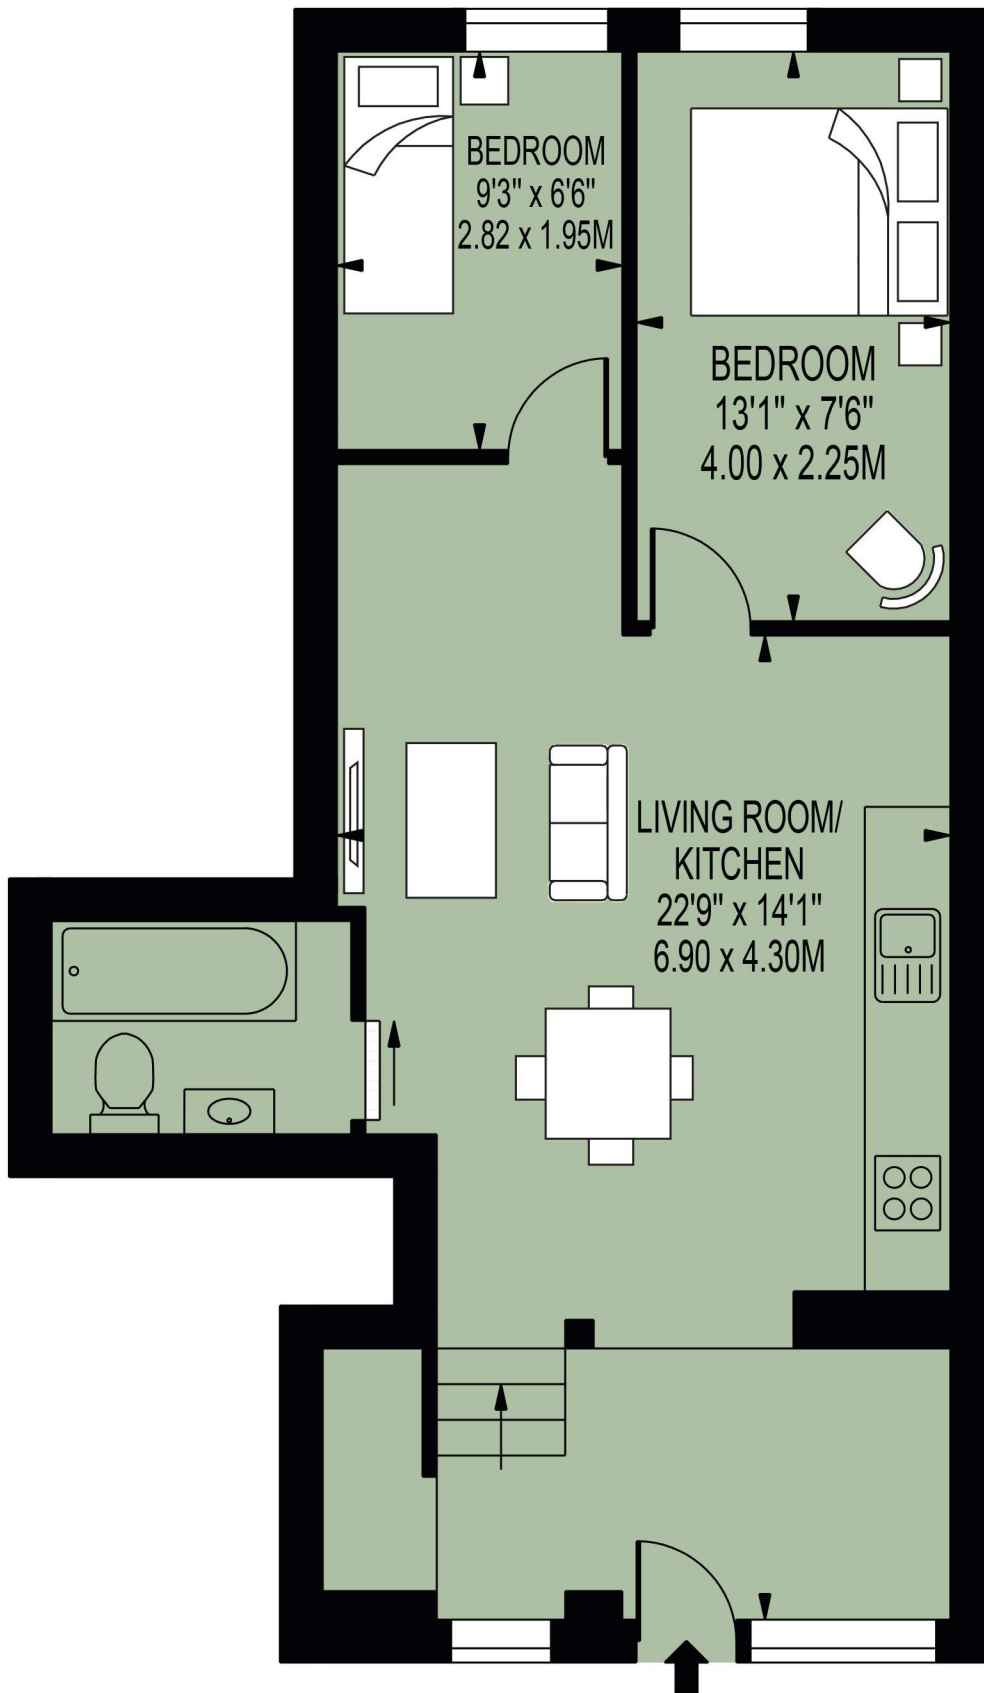

HARBERSON HOUSE

APPROXIMATE GROSS INTERNAL FLOOR AREA: 532 SQ FT - 49.42 SQ M

FIRST FLOOR

FOR ILLUSTRATION PURPOSES ONLY

THIS FLOOR PLAN SHOULD BE USED AS A GENERAL OUTLINE FOR GUIDANCE ONLY AND DOES NOT CONSTITUTE IN WHOLE OR IN PART AN OFFER OR CONTRACT. ANY INTENDING PURCHASER OR LESSEE SHOULD SATISFY THEMSELVES BY INSPECTION, SEARCHES, ENQUIRIES AND FULL SURVEY AS TO THE CORRECTNESS OF EACH STATEMENT. ANY AREAS, MEASUREMENTS OR DISTANCES QUOTED ARE APPROXIMATE AND SHOULD NOT BE USED TO VALUE A PROPERTY OR BE THE BASIS OF ANY SALE OR LET.