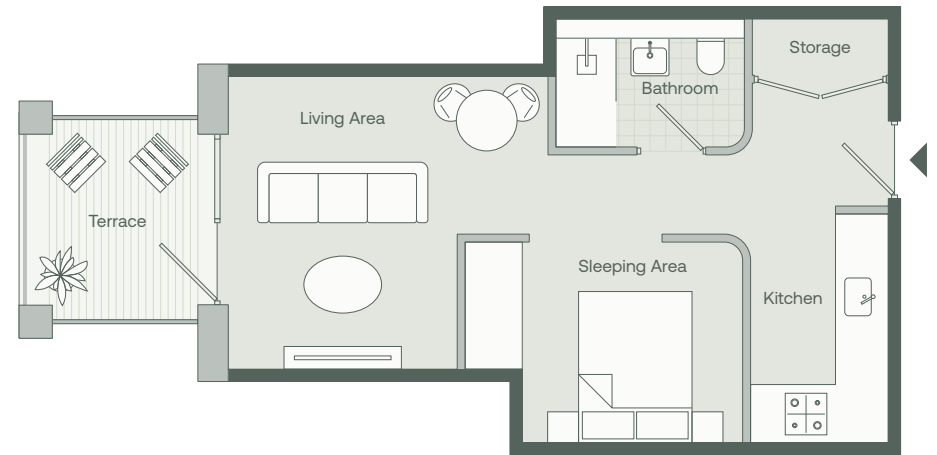

Living Area
4.2m x 3.8m / 13.8ft x 12.5ft

Kitchen
2.9m x 1.8m / 9.5ft x 5.9ft

Sleeping Area
2.9m x 2.7m / 9.5ft x 8.9ft

Terrace
2.7m x 2.4m / 8.9ft x 7.9ft

Total
42m² / 447ft²

All Saints Passage