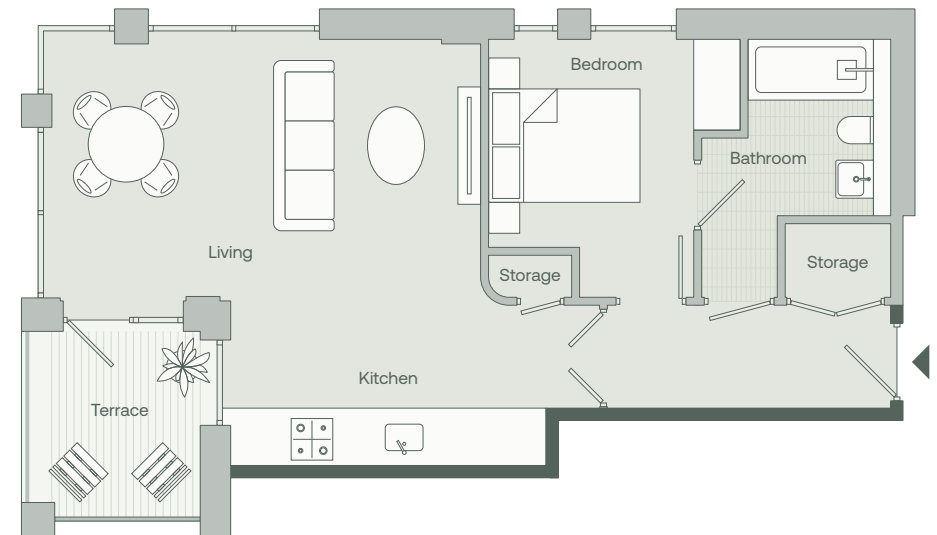

Living
5.7m x 3.7m / 18.7ft x 12.1ft

Kitchen
5.0m x 2.1m / 16.4ft x 6.9ft

Bedroom
3.5m x 2.7m / 11.5ft x 8.9ft

Terrace
2.7m x 2.4m / 8.9ft x 7.9ft

Total
54m² / 583ft²

All Saints Passage