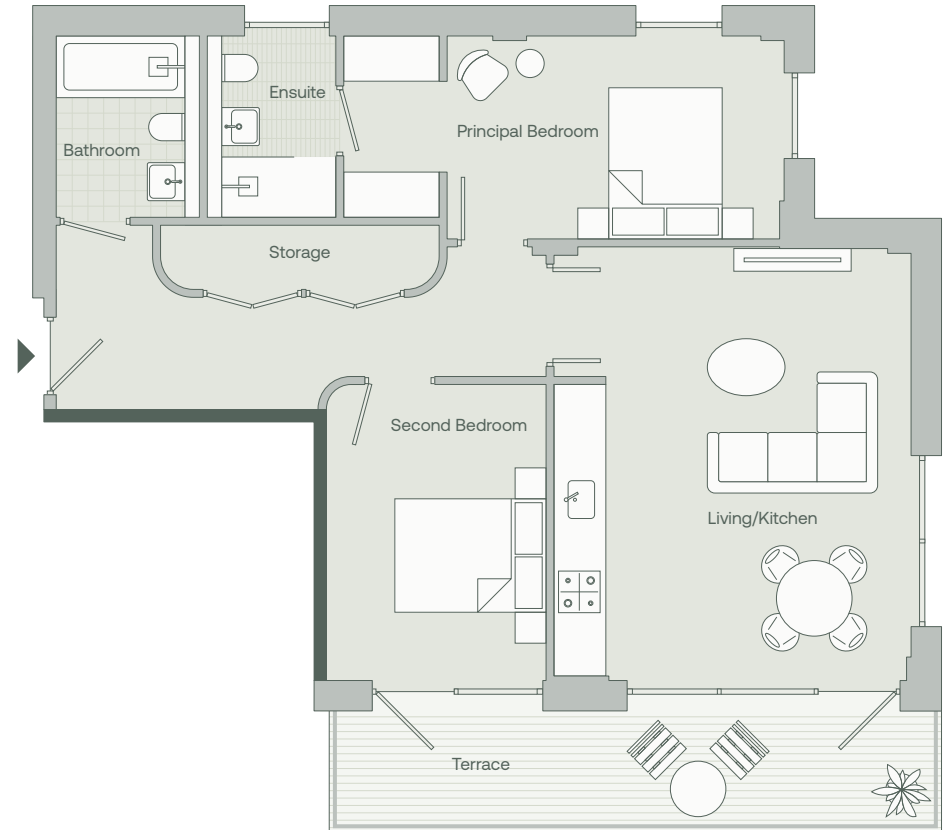

All Saints Passage

Living / Kitchen
5.8m x 4.8m / 19.0ft x 15.7ft

Principal Bedroom
5.8m x 2.7m / 19.0ft x 8.9ft

Second Bedroom
4.0m x 2.9m / 13.1ft x 9.5ft

Terrace
7.8m x 1.8m / 25.6ft x 5.9ft

Total
79m² / 848ft²

All Saints Passage