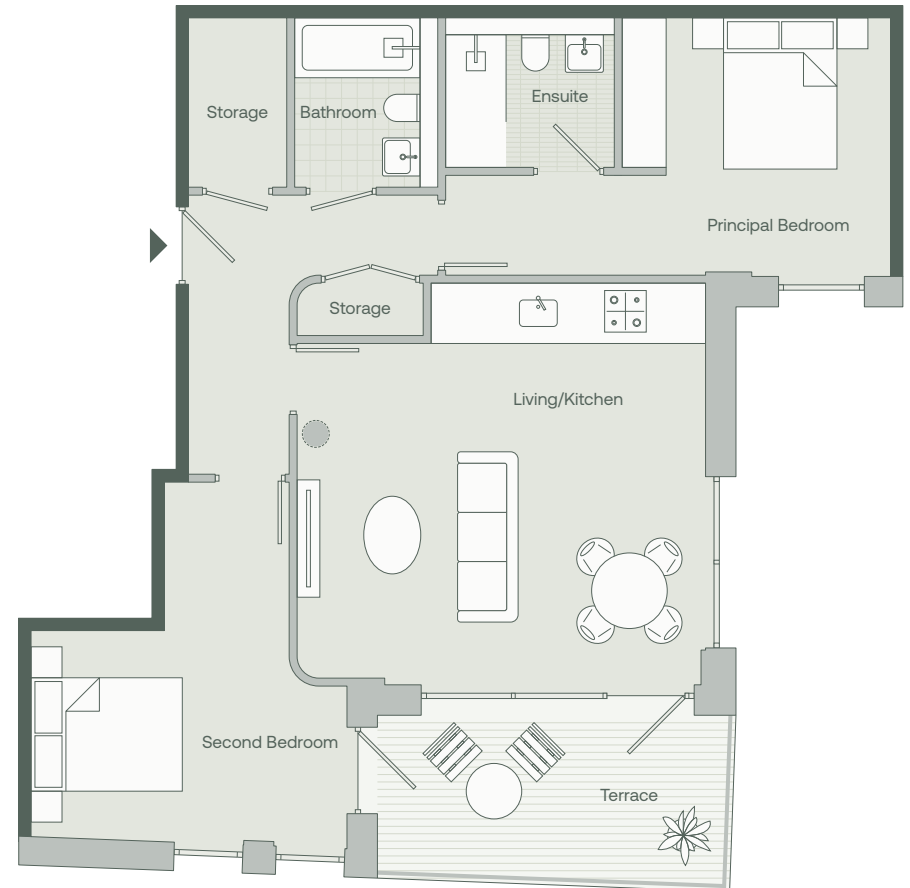

Living / Kitchen

5.5m x 5.4m / 18.0ft x 17.7ft

Principal Bedroom

5.8m x 3.5m / 19.0ft x 11.5ft

Terrace

4.8m x 2.3m / 15.7ft x 7.5ft

Kitchen

3.9m x 3.5m / 12.8ft x 11.5ft

Second Bedroom

4.8m x 4.2m / 15.7ft x 13.8ft

Total

80m² / 857ft²

All Saints Passage