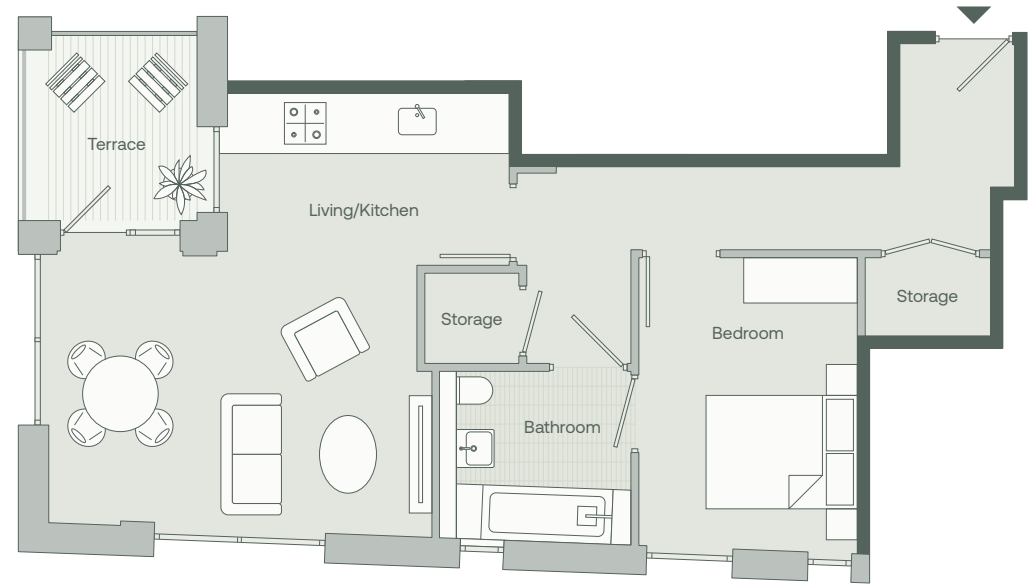

**Living**  
5.2m x 3.7m / 17.1ft x 12.1ft

**Bedroom**  
2.9m x 3.8m / 9.5ft x 12.5ft

**Total**  
60m<sup>2</sup>/ 646ft<sup>2</sup>

**Kitchen**  
3.8m x 2.3m / 12.5ft x 7.5ft

**Terrace**  
2.7m x 2.4m / 8.9ft x 7.9ft

All Saints Passage