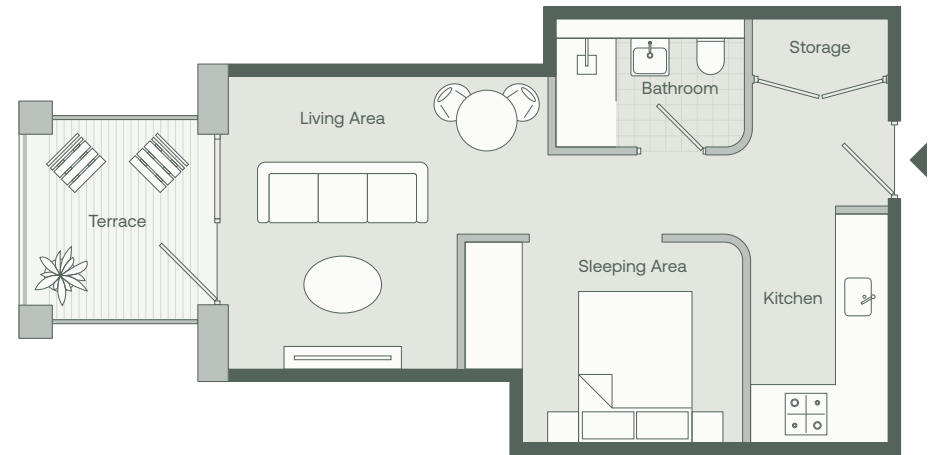

Living Area
4.2m x 3.8m / 13.8ft x 12.5ft

Kitchen
2.9m x 1.8m / 9.5ft x 5.9ft

Sleeping Area
2.9m x 2.7m / 9.5ft x 8.9ft

Terrace
2.7m x 2.4m / 8.9ft x 7.9ft

Total
42m² / 447ft²

All Saints Passage