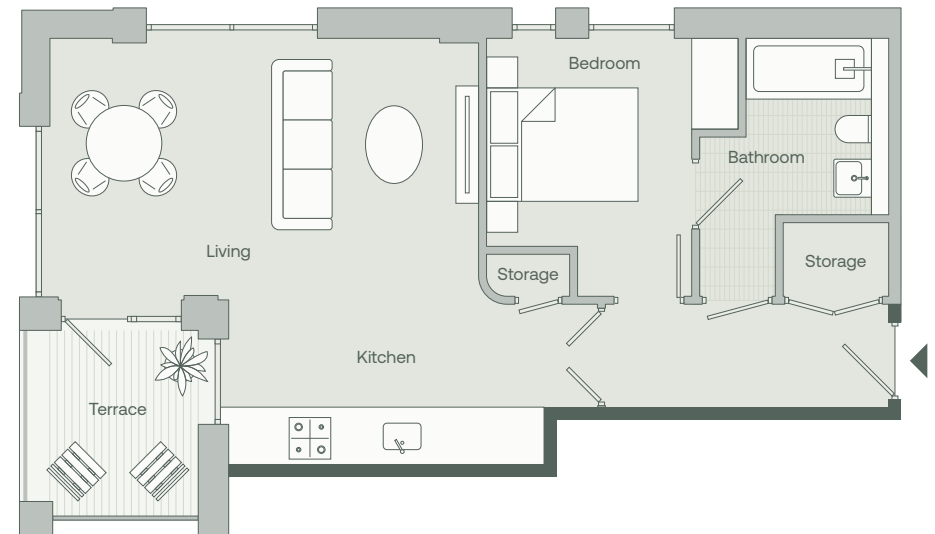

Living
5.7m x 3.7m / 18.7ft x 12.1ft

Kitchen
5.0m x 2.1m / 16.4ft x 6.9ft

Bedroom
3.5m x 2.7m / 11.5ft x 8.9ft

Terrace
2.7m x 2.4m / 8.9ft x 7.9ft

Total
54m² / 583ft²

All Saints Passage