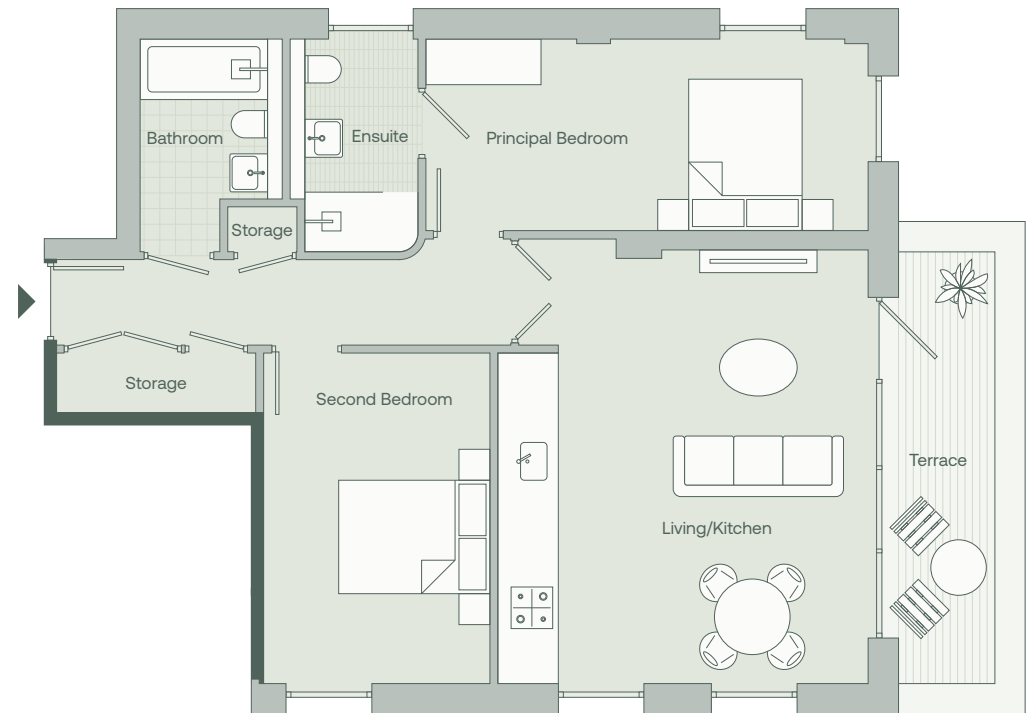

All Saints Passage

Living / Kitchen
5.8m x 5.0m / 19.0ft x 16.4ft

Second Bedroom
4.4m x 3.0m / 14.4ft x 9.8ft

Total
78m² / 844ft²

Principal Bedroom
5.8m x 2.5m / 19.0ft x 8.2ft

Terrace
5.7m x 1.5m / 18.7ft x 4.9ft

All Saints Passage