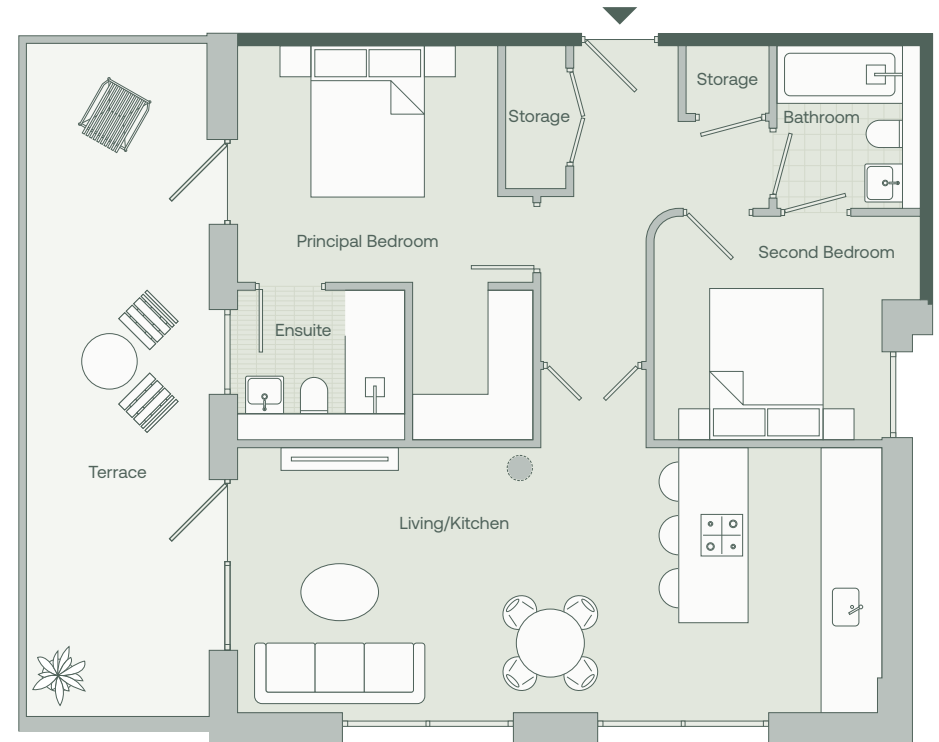

Living / Kitchen
8.6m x 4.8m / 28.2ft x 15.7ft

Dressing Area
1.5m x 1.0m / 4.9ft x 3.3ft

Terrace
8.9m x 2.4m / 29.2ft x 7.9ft

Principal Bedroom
3.9m x 3.2m / 12.8ft x 10.5ft

Second Bedroom
3.5m x 3.0m / 11.5ft x 9.8ft

Total
77m² / 828ft²

All Saints Passage