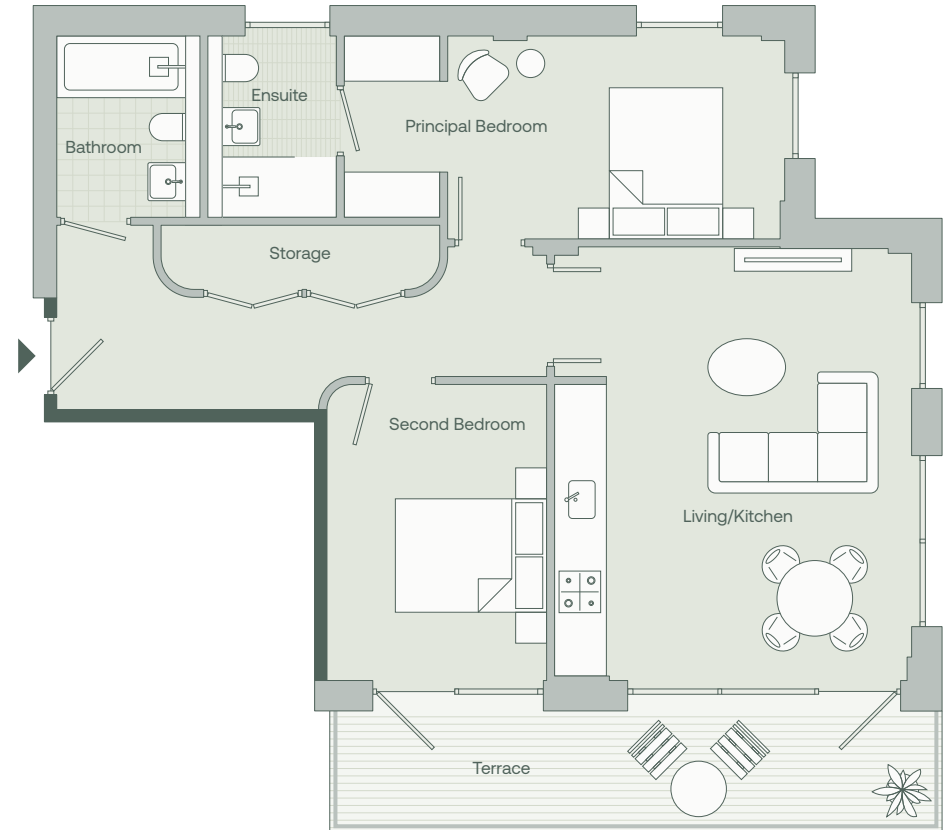

All Saints Passage

**Living / Kitchen**  
5.8m x 4.8m / 19.0ft x 15.7ft

**Principal Bedroom**  
5.8m x 2.7m / 19.0ft x 8.9ft

**Second Bedroom**  
4.0m x 2.9m / 13.1ft x 9.5ft

**Terrace**  
7.8m x 1.8m / 25.6ft x 5.9ft

**Total**  
79m<sup>2</sup> / 848ft<sup>2</sup>

All Saints Passage