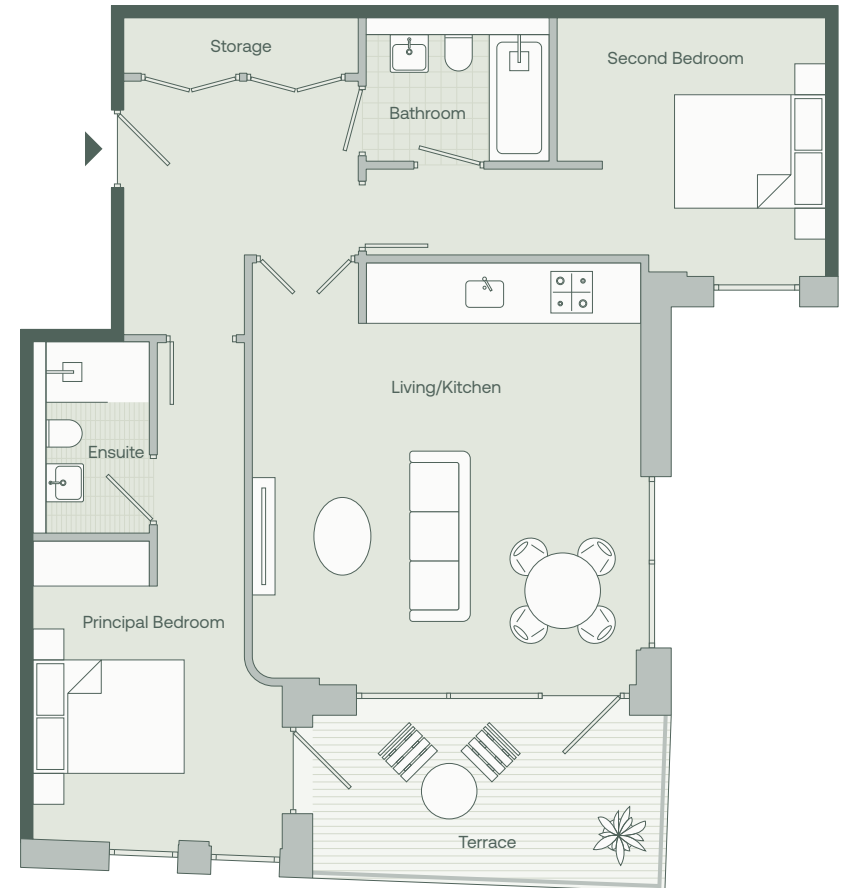

Living / Kitchen
5.2m x 4.7m / 17.1ft x 15.4ft

Second Bedroom
6.0m x 3.5m / 19.7ft x 11.5ft

Total
81m² / 873ft²

Principal Bedroom
6.8m x 3.3m / 22.3ft x 10.8ft

Terrace
4.8m x 2.4m / 15.7ft x 7.9ft

All Saints Passage