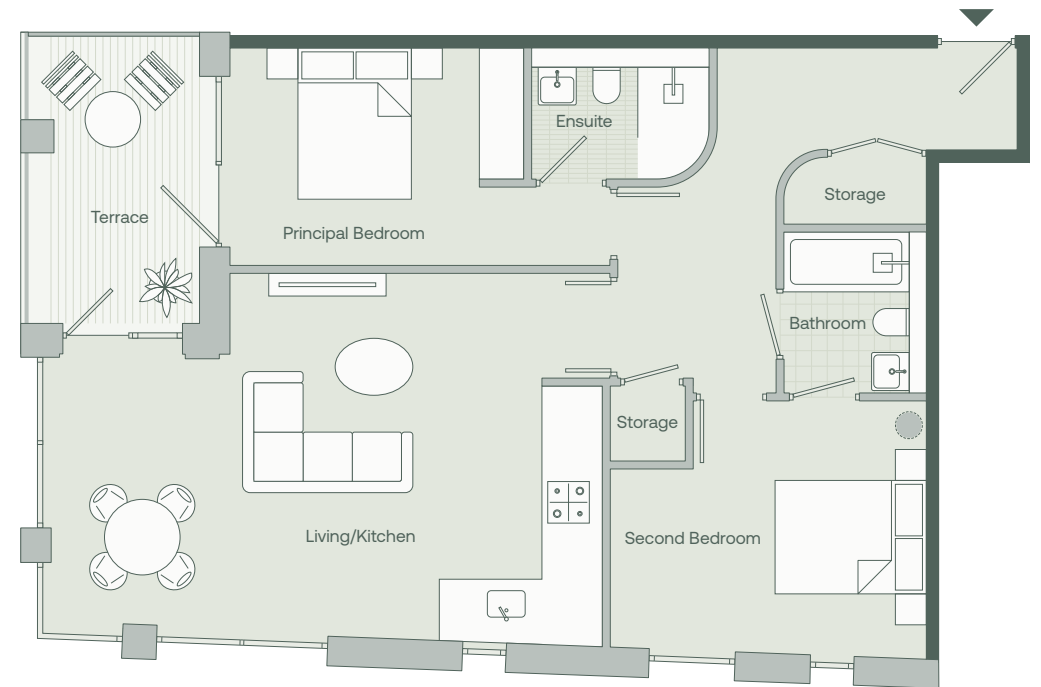

Living / Kitchen
7.4m x 5.0m / 24.3ft x 16.4ft

Second Bedroom
4.2m x 3.3m / 13.8ft x 10.8ft

Total
83m² / 894ft²

Principal Bedroom
5.0m x 2.9m / 16.4ft x 9.5ft

Terrace
4.1 x 2.3m / 13.5ft x 7.5ft

All Saints Passage