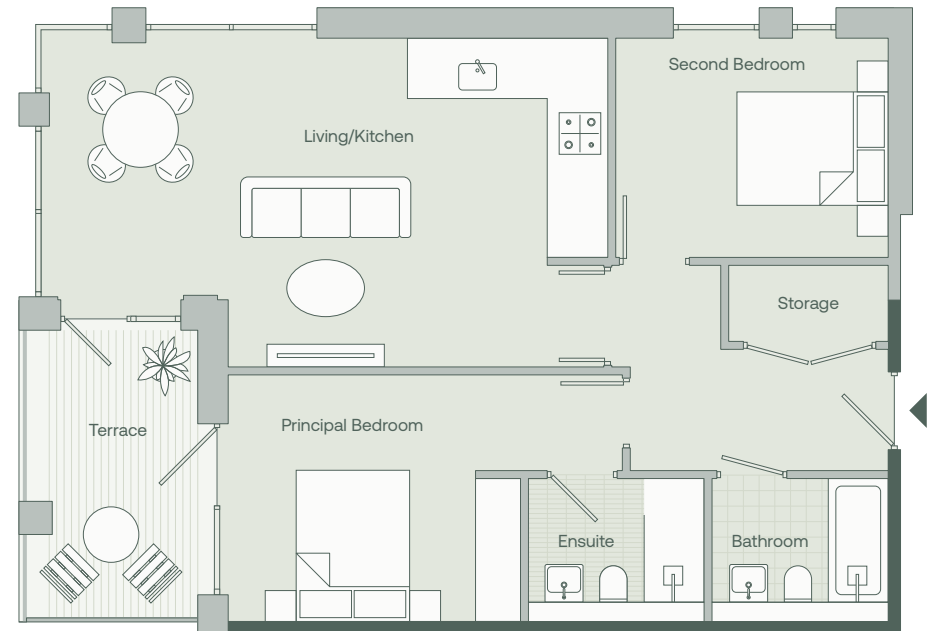

Living / Kitchen
7.5m x 4.4m / 24.6ft x 14.4ft

Principal Bedroom
5.2m x 2.9m / 17.1ft x 9.5ft

Second Bedroom
3.6m x 3.0m / 11.8ft x 9.8ft

Terrace
4.1m x 2.3m / 13.5ft x 7.5ft

Total
76m² / 813ft²

All Saints Passage