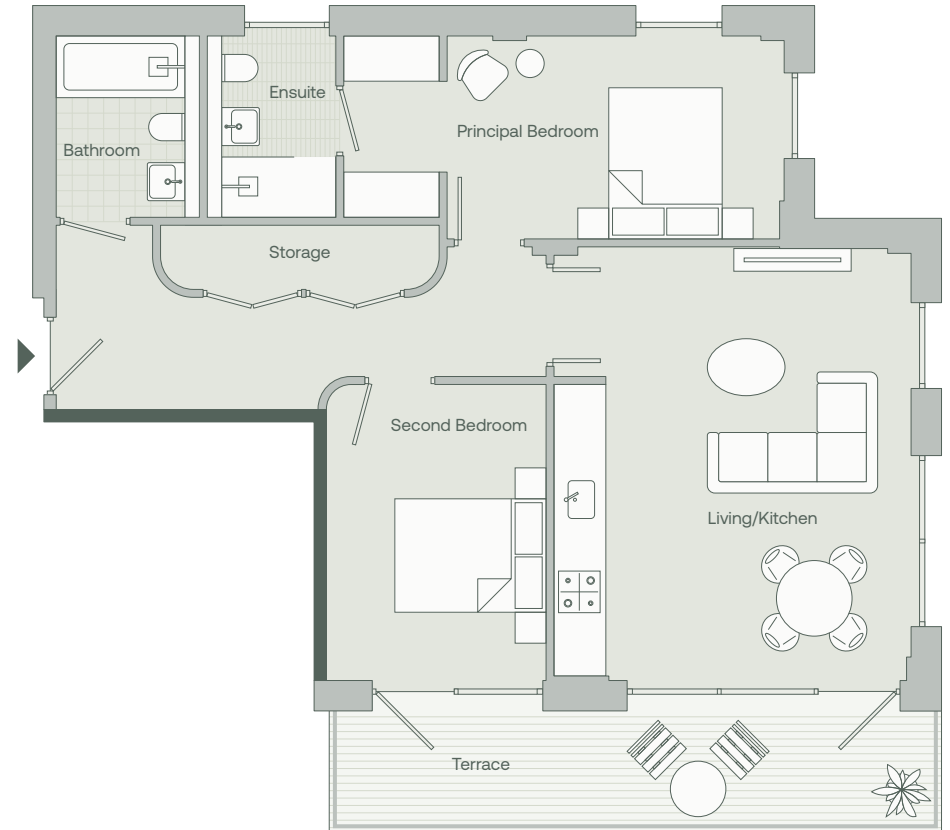

All Saints Passage

Living / Kitchen
5.8m x 4.8m / 19.0ft x 15.7ft

Principal Bedroom
5.8m x 2.7m / 19.0ft x 8.9ft

Second Bedroom
4.0m x 2.9m / 13.1ft x 9.5ft

Terrace
7.8m x 1.8m / 25.6ft x 5.9ft

Total
79m² / 848ft²

All Saints Passage