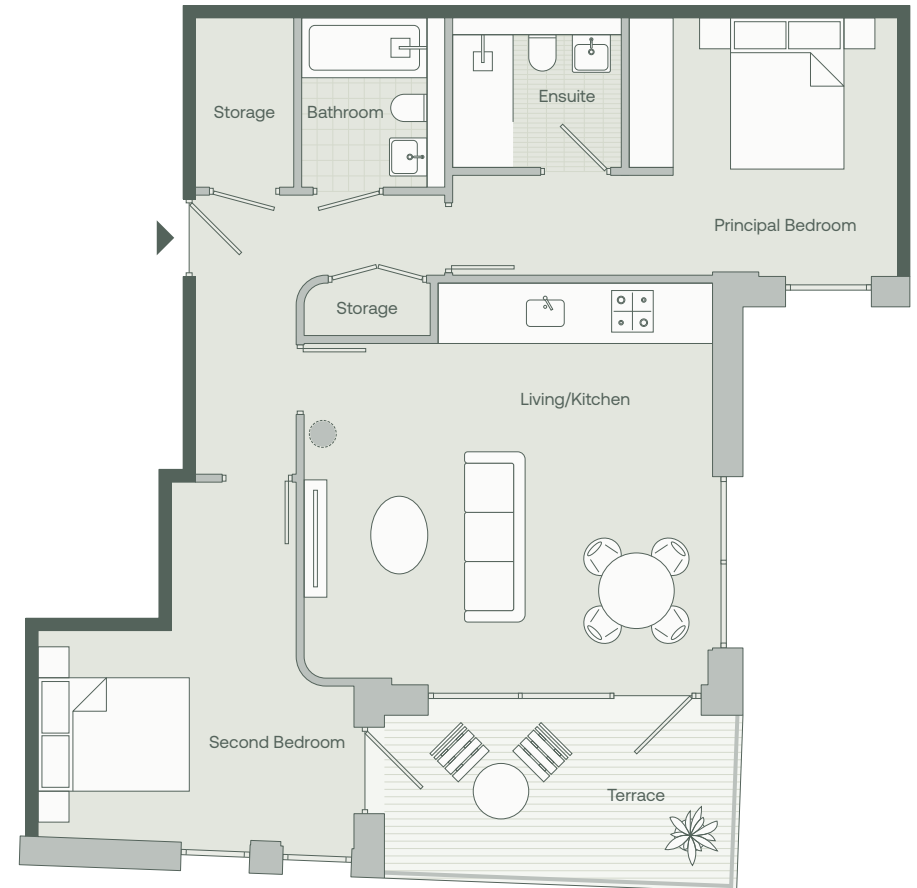

Living / Kitchen

5.5m x 5.4m / 18.0ft x 17.7ft

Principal Bedroom

5.8m x 3.5m / 19.0ft x 11.5ft

Terrace

4.8m x 2.3m / 15.7ft x 7.5ft

Kitchen

3.9m x 3.5m / 12.8ft x 11.5ft

Second Bedroom

4.8m x 4.2m / 15.7ft x 13.8ft

Total

80m² / 857ft²

All Saints Passage