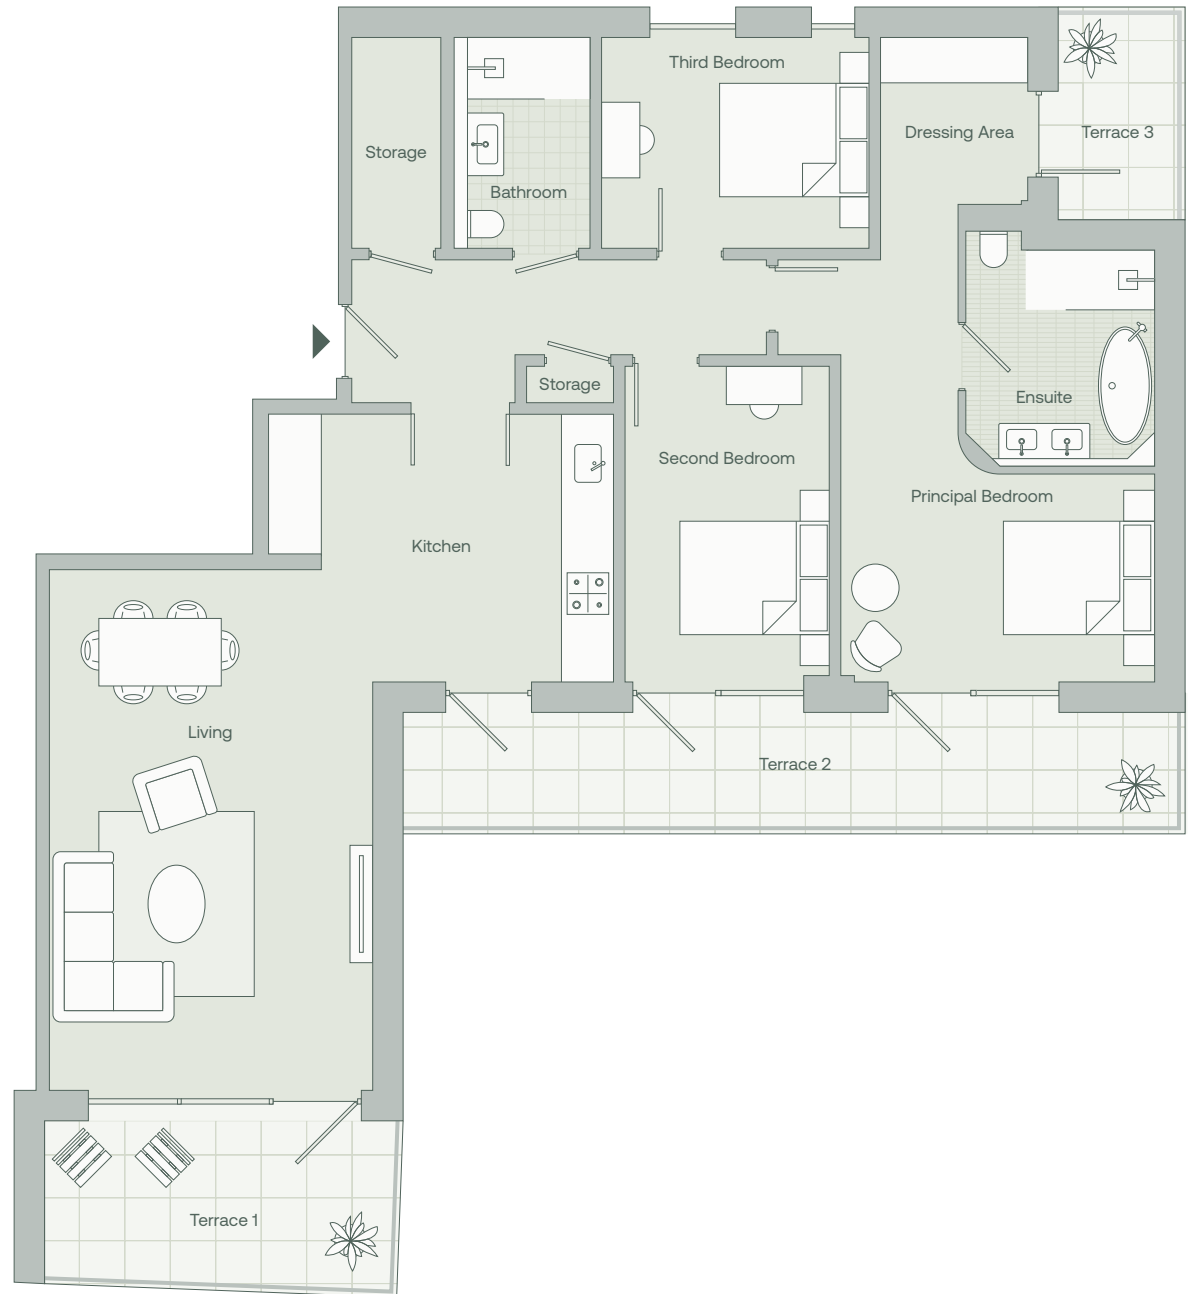

All Saints Passage

Living
6.9m x 4.3m / 22.6ft x 14.1ft

Principal Bedroom
5.6m x 4.2m / 18.4ft x 13.8ft

Second Bedroom
4.2m x 2.8m / 13.8ft x 9.2ft

Terrace 1
4.6m x 2.3m / 15.1ft x 7.5ft

Terrace 3
2.7m x 1.6m / 8.9ft x 5.2ft

Kitchen
3.9m x 3.5m / 12.8ft x 11.5ft

Dressing Area
2.0m x 1.6m / 6.6ft x 5.2ft

Third Bedroom
3.6m x 2.8m / 11.8ft x 9.2ft

Terrace 2
10.3m x 1.8m / 33.8ft x 5.9ft

Total
120m² / 1,295ft²

All Saints Passage