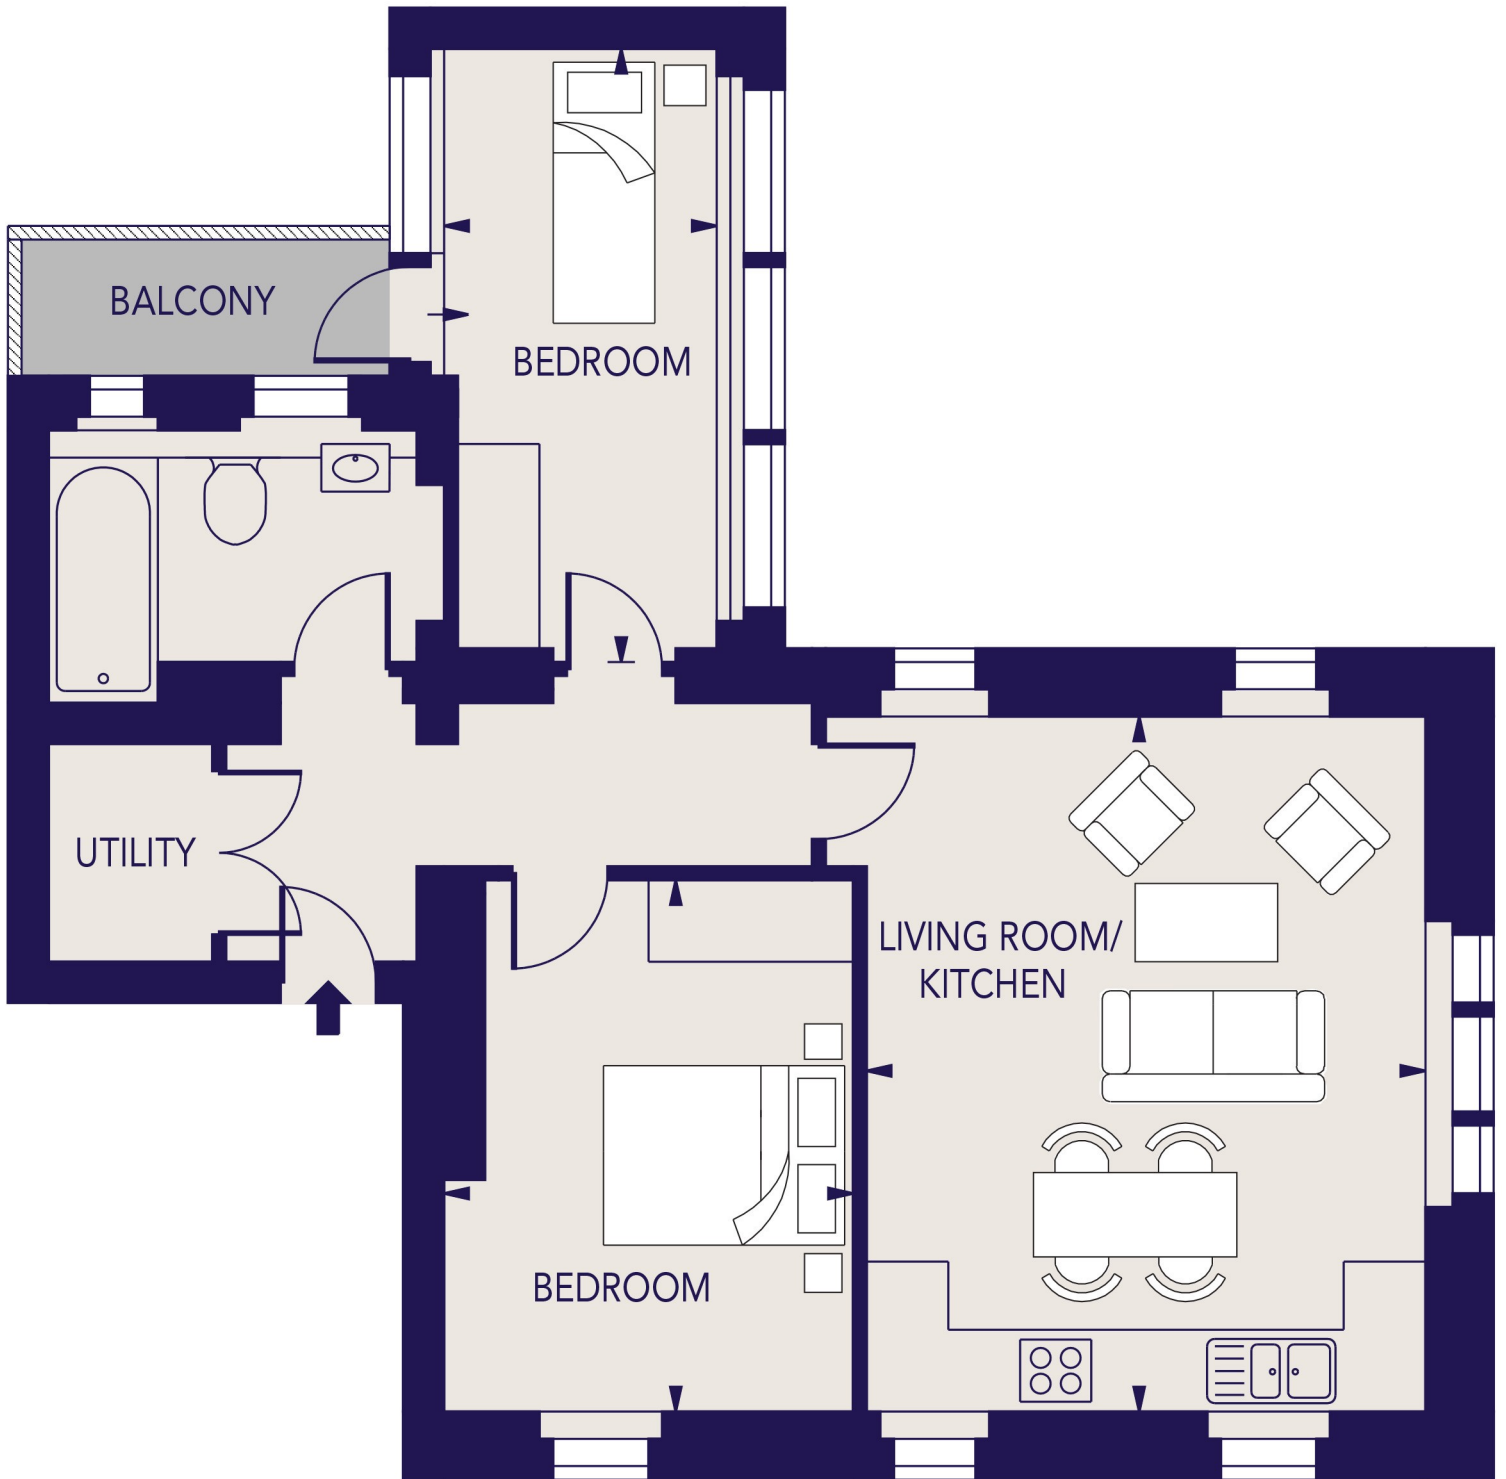

FLAT 5, EARLSFIELD HOUSE

APPROXIMATE GROSS INTERNAL FLOOR AREA: 635 SQ FT - 58.99 SQ M

FIRST FLOOR

FOR ILLUSTRATION PURPOSES ONLY

THIS FLOOR PLAN SHOULD BE USED AS A GENERAL OUTLINE FOR GUIDANCE ONLY AND DOES NOT CONSTITUTE IN WHOLE OR IN PART AN OFFER OR CONTRACT.
ANY INTENDING PURCHASER OR LESSEE SHOULD SATISFY THEMSELVES BY INSPECTION, SEARCHES, ENQUIRIES AND FULL SURVEY AS TO THE CORRECTNESS OF EACH STATEMENT.
ANY AREAS, MEASUREMENTS OR DISTANCES QUOTED ARE APPROXIMATE AND SHOULD NOT BE USED TO VALUE A PROPERTY OR BE THE BASIS OF ANY SALE OR LET.